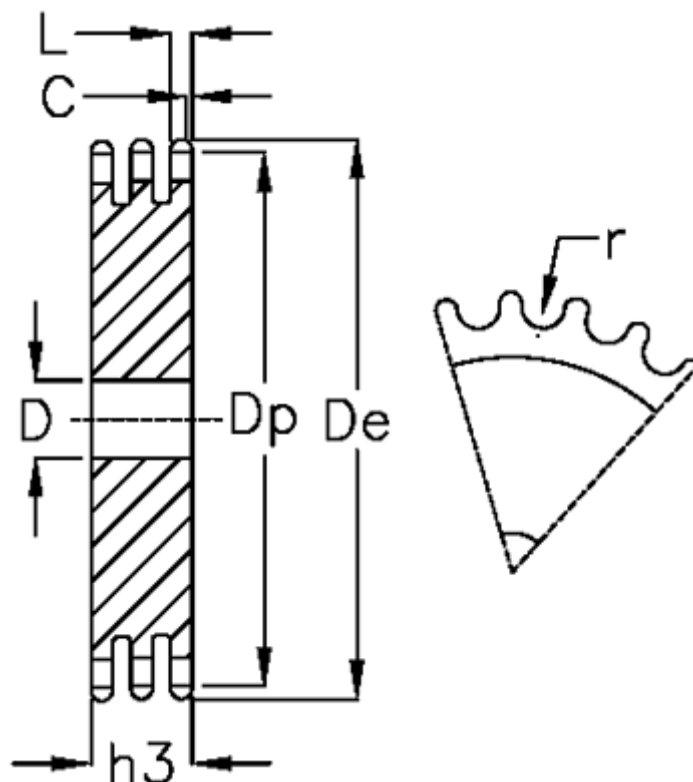

Article number: 616023010021

Description: Plate wheel 24 B-3 Z=21 triplex

Measures

C	= 4
D	= 30
De	= 270.6
Dp	= 255.65
For chain size	= 1 1/2 x 1
For chain type	= 24 B-3
h3	= 120.3
L	= 23.6

Number of teeth	= 21
r	= 25.4